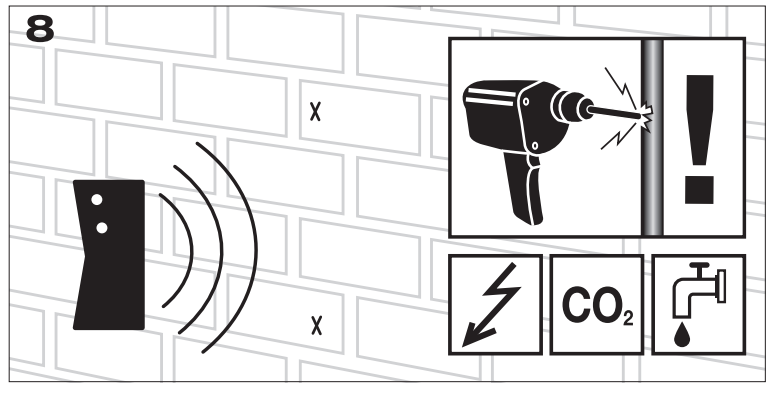

4x	(A) M4 x 12mm
	4x	(B) M4 x 20mm
	4x	(C) M6 x 12mm
	4x	(D) M6 x 20mm
	4x	(E) M8 x 12mm
	4x	(F) M8 x 20mm

	4x	(G) M6
	4x	(H) 10mm
	1x	(I) S10
	4x	(J) M6 x 12mm
	4x	(K) M6