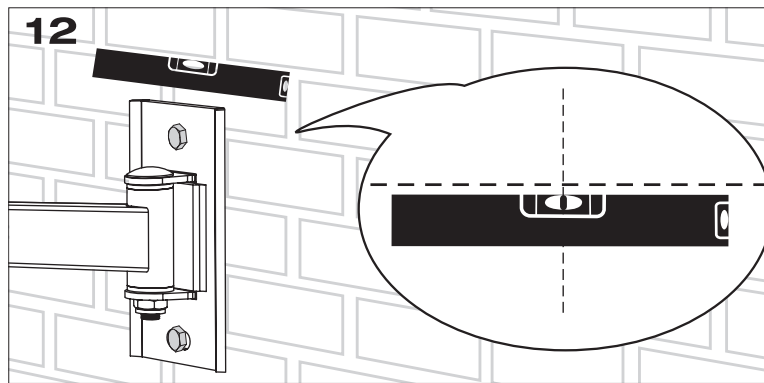

4x	(A) M4 x 12mm
	4x	(B) M4 x 20mm
	4x	(C) M6 x 12mm
	4x	(D) M6 x 20mm
	4x	(E) M8 x 12mm
	4x	(F) M8 x 20mm

	4x	(G) M6
	4x	(H) 10mm
	1x	(I) S10
	4x	(J) M6 x 12mm
	4x	(K) M6