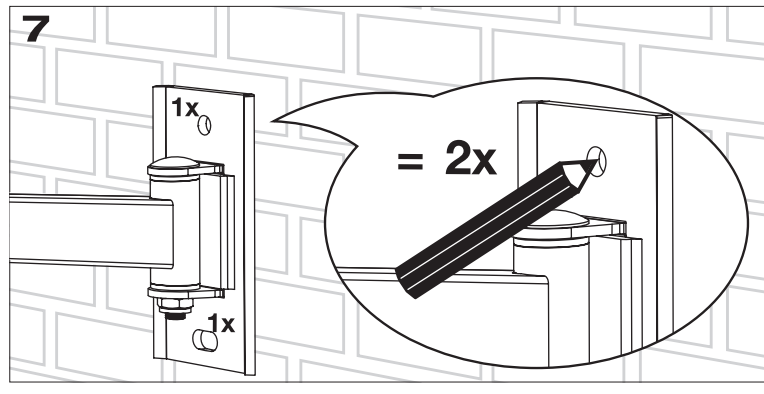

4x	(A) M4 x 12mm
	4x	(B) M4 x 20mm
	4x	(C) M6 x 12mm
	4x	(D) M6 x 20mm
	4x	(E) M8 x 12mm
	4x	(F) M8 x 20mm

	4x	(G) M6
	4x	(H) 10mm
	1x	(I) S10
	4x	(J) M6 x 12mm
	4x	(K) M6