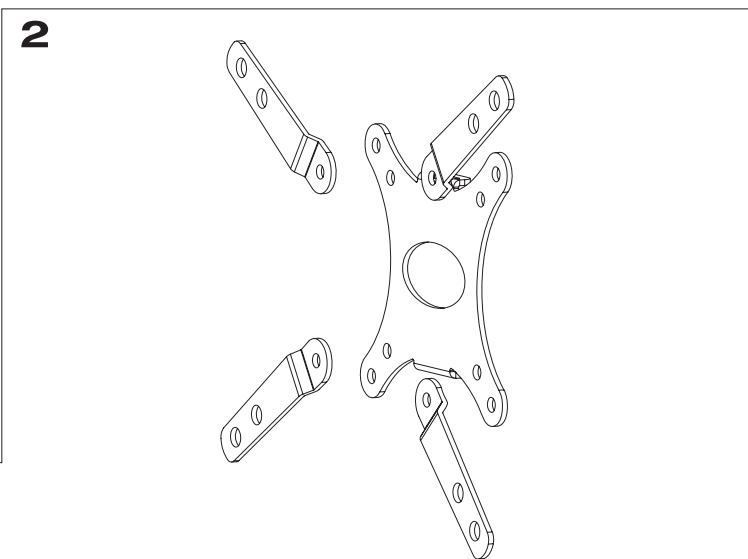

WB 200 A (35978)

VIVANCO

VIVANCO GMBH
EWIGE WEIDE 15
22926 AHRENSBURG, GERMANY
WWW.VIVANCO.COM

- | | | |
|--|----|---------------|
| | 4x | (A) M4 x 12mm |
| | 4x | (B) M4 x 20mm |
| | 4x | (C) M6 x 12mm |
| | 4x | (D) M6 x 20mm |
| | 4x | (E) M8 x 12mm |
| | 4x | (F) M8 x 20mm |

- | | | |
|--|----|---------------|
| | 4x | (G) M6 |
| | 4x | (H) 10mm |
| | 1x | (I) S10 |
| | 4x | (J) M6 x 12mm |
| | 4x | (K) M6 |

14-21