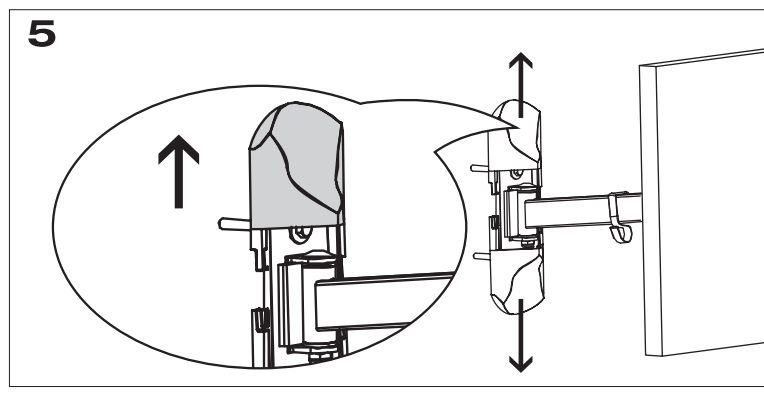

4x	(A) M4 x 12mm
	4x	(B) M4 x 20mm
	4x	(C) M6 x 12mm
	4x	(D) M6 x 20mm
	4x	(E) M8 x 12mm
	4x	(F) M8 x 20mm

	4x	(G) M6
	4x	(H) 10mm
	1x	(I) S10
	4x	(J) M6 x 12mm
	4x	(K) M6