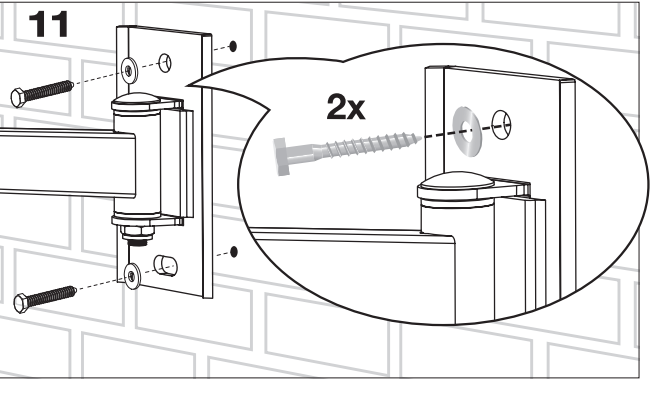

4x	(A) M4 x 12mm
	4x	(B) M4 x 20mm
	4x	(C) M6 x 12mm
	4x	(D) M6 x 20mm
	4x	(E) M8 x 12mm
	4x	(F) M8 x 20mm

	4x	(G) M6
	4x	(H) 10mm
	1x	(I) S10
	4x	(J) M6 x 12mm
	4x	(K) M6