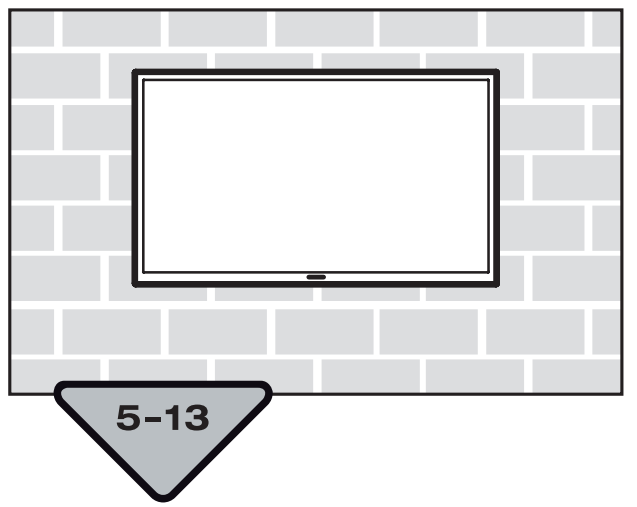

4x	(A) M4 x 12mm
	4x	(B) M4 x 20mm
	4x	(C) M6 x 12mm
	4x	(D) M6 x 20mm
	4x	(E) M8 x 12mm
	4x	(F) M8 x 20mm

	4x	(G) M6
	4x	(H) 10mm
	1x	(I) S10
	4x	(J) M6 x 12mm
	4x	(K) M6