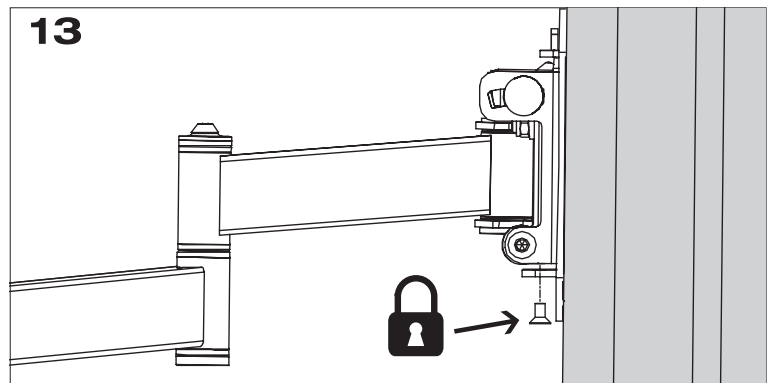

4x	(A) M4 x 12mm
	4x	(B) M4 x 20mm
	4x	(C) M6 x 12mm
	4x	(D) M6 x 20mm
	4x	(E) M8 x 12mm
	4x	(F) M8 x 20mm

	4x	(G) M6
	4x	(H) 10mm
	1x	(I) S10
	4x	(J) M6 x 12mm
	4x	(K) M6