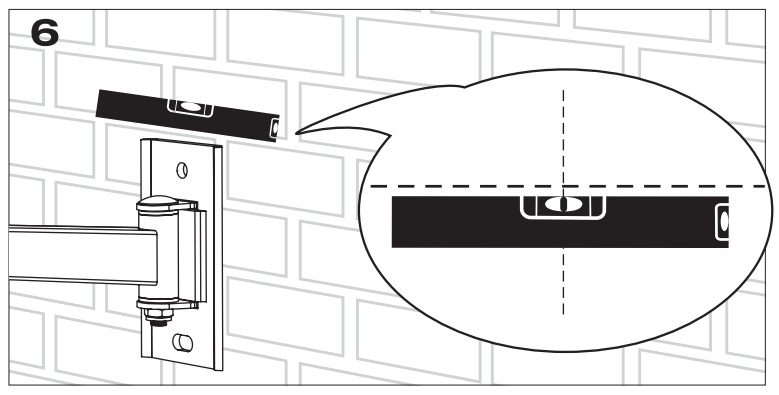

4x	(A) M4 x 12mm
	4x	(B) M4 x 20mm
	4x	(C) M6 x 12mm
	4x	(D) M6 x 20mm
	4x	(E) M8 x 12mm
	4x	(F) M8 x 20mm

	4x	(G) M6
	4x	(H) 10mm
	1x	(I) S10
	4x	(J) M6 x 12mm
	4x	(K) M6