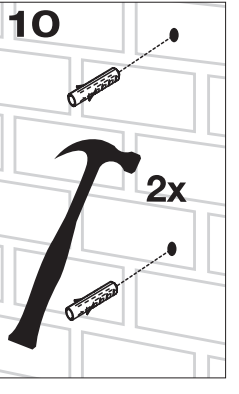

4x	(A) M4 x 12mm
	4x	(B) M4 x 20mm
	4x	(C) M6 x 12mm
	4x	(D) M6 x 20mm
	4x	(E) M8 x 12mm
	4x	(F) M8 x 20mm

	4x	(G) M6
	4x	(H) 10mm
	1x	(I) S10
	4x	(J) M6 x 12mm
	4x	(K) M6