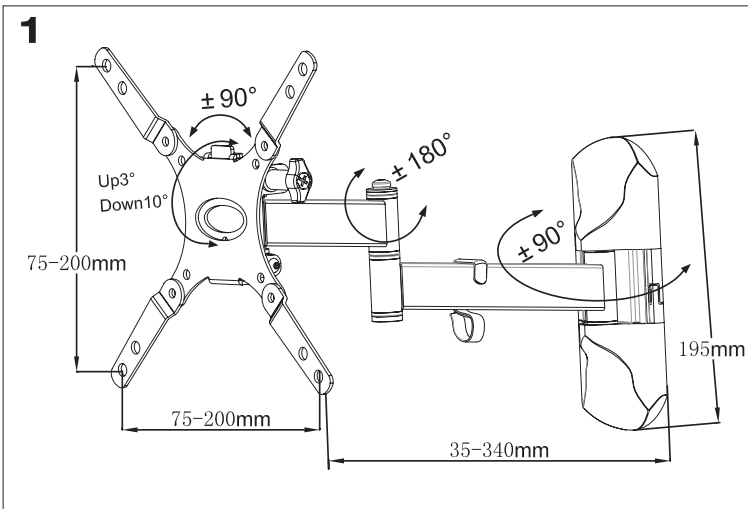

WB 200 A (35978)

VIVANCO

VIVANCO GMBH
EWIGE WEIDE 15
22926 AHRENSBURG, GERMANY
WWW.VIVANCO.COM

- | | | |
|--|----|---------------|
| | 4x | (A) M4 x 12mm |
| | 4x | (B) M4 x 20mm |
| | 4x | (C) M6 x 12mm |
| | 4x | (D) M6 x 20mm |
| | 4x | (E) M8 x 12mm |
| | 4x | (F) M8 x 20mm |

- | | | |
|--|----|---------------|
| | 4x | (G) M6 |
| | 4x | (H) 10mm |
| | 1x | (I) S10 |
| | 4x | (J) M6 x 12mm |
| | 4x | (K) M6 |

14-21