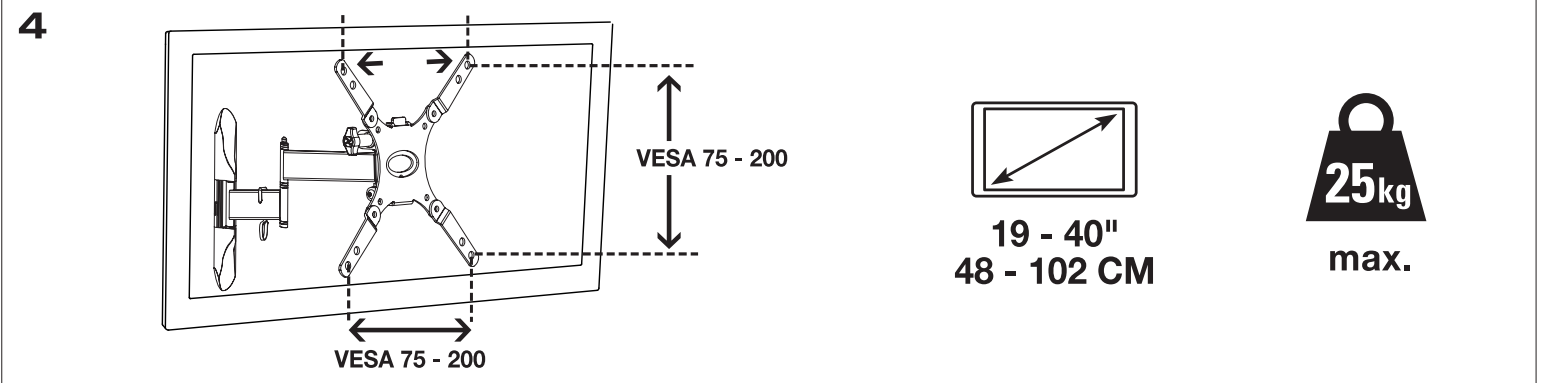

4x	(A) M4 x 12mm
	4x	(B) M4 x 20mm
	4x	(C) M6 x 12mm
	4x	(D) M6 x 20mm
	4x	(E) M8 x 12mm
	4x	(F) M8 x 20mm

	4x	(G) M6
	4x	(H) 10mm
	1x	(I) S10
	4x	(J) M6 x 12mm
	4x	(K) M6