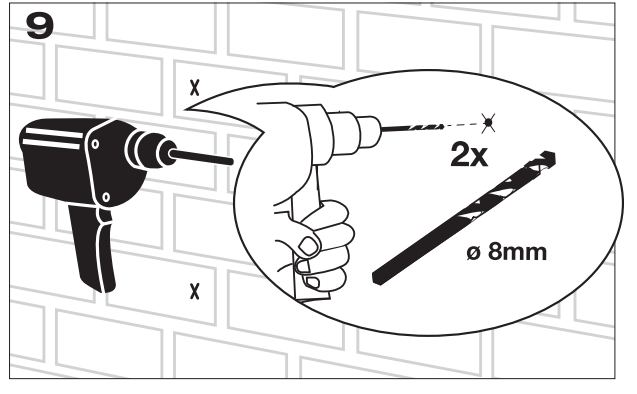

4x	(A) M4 x 12mm
	4x	(B) M4 x 20mm
	4x	(C) M6 x 12mm
	4x	(D) M6 x 20mm
	4x	(E) M8 x 12mm
	4x	(F) M8 x 20mm

	4x	(G) M6
	4x	(H) 10mm
	1x	(I) S10
	4x	(J) M6 x 12mm
	4x	(K) M6