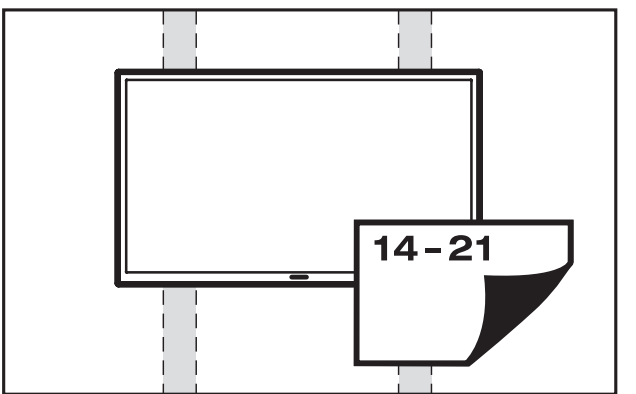

WB 200 A (35978)

VIVANCO

VIVANCO GMBH
EWIGE WEIDE 15
22926 AHRENSBURG, GERMANY
WWW.VIVANCO.COM

- | | | |
|--|----|---------------|
| | 4x | (A) M4 x 12mm |
| | 4x | (B) M4 x 20mm |
| | 4x | (C) M6 x 12mm |
| | 4x | (D) M6 x 20mm |
| | 4x | (E) M8 x 12mm |
| | 4x | (F) M8 x 20mm |

- | | | |
|--|----|---------------|
| | 4x | (G) M6 |
| | 4x | (H) 10mm |
| | 1x | (I) S10 |
| | 4x | (J) M6 x 12mm |
| | 4x | (K) M6 |

14-21