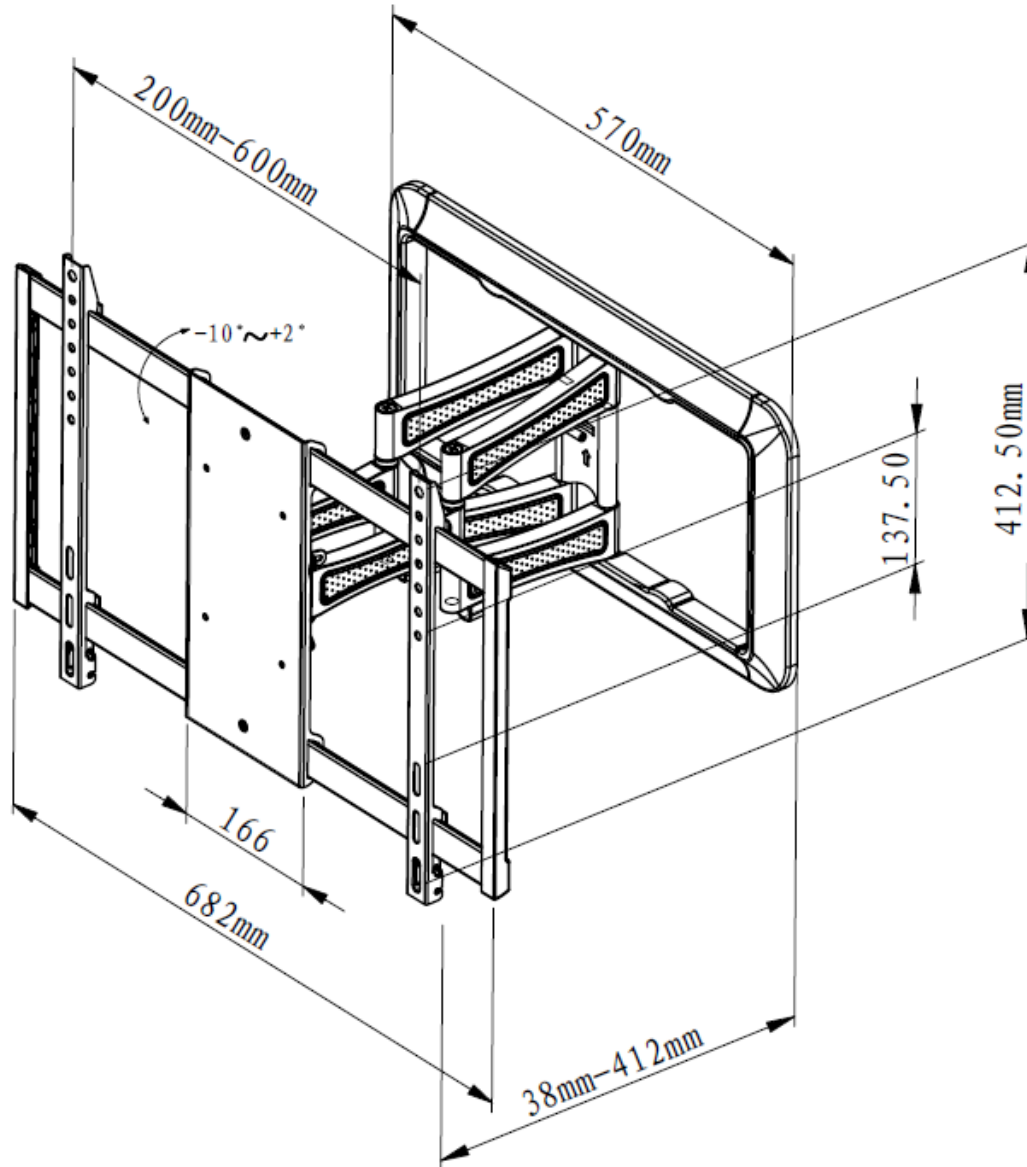

by Vivanco

Full Motion

www.vivanco.com

TITAN TV Wall Bracket, Full Motion, VESA 600, max 45 kg.

Very robust Full Motion TV wall bracket for large screen sizes up to 216 cm /85".

- Very strong double-arm construction
- High max wall distance (412 mm)
- Horizontal level correction
- Quick & easy installation
- Tool-free adjustment of the level correction
- Very smooth motion
- Cable management

- For screen sizes up to 216cm / 85"
- VESA 200*200 to 600*400 (variable)
- Wall distance 38-412mm
- Swing radius +/- 90° (max radius for screen width smaller 824mm only)
- +2°/-10° stepless tilt adjustment
- Horizontal level correction +/-3° (tool-free)
- Max weight load: 45 kg
- Weight of the bracket 7,7 kg
- Color: titan
- Incl wall fixing kit (Fischer® anchors)

Packaging:

6c carton box
Detailed description in 5 languages
LWD cm: 49,5 x 76,2 x 6,3

EDP No: **37989**
Shorttext: BFMO 8060
EAN: 4008928379891

by Vi

Technical Drawing

(Subject to changes)

More Product Images